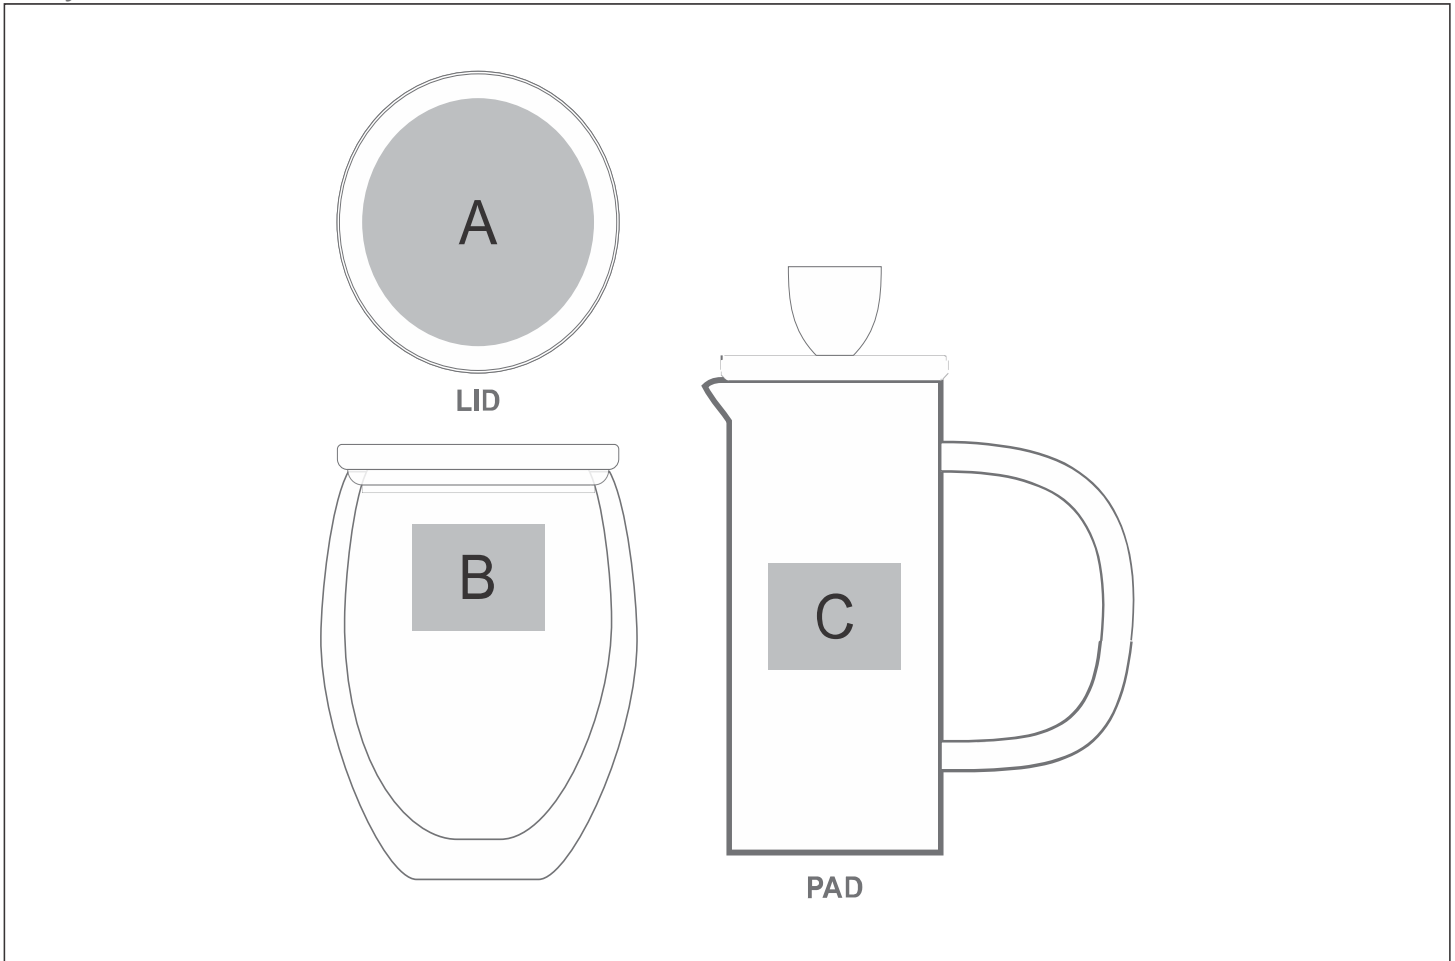

# GF-OK-1142-B

## Okiyo Aibo Glass & Bamboo Coffee Set

### Need to know:

Includes 1-Position Laser Engraving on the Mug AND 1-Colour, 1-Position Pad Print on the Plunger (setup fees apply)

- Laser Colour: Tonal.
- (POS A) - Due to tonal variations in the wood the laser engraving will vary from one item to the next and will likely vary in the same item.
- Please note we cannot guarantee that the external logo will align with the internal logo(Okiyo) on the lid

### Branding Options:

Position	Branding Method (Branding Code)	No. of Colours	Dimension
A	Laser Engraving (LC)	N/A	70mm wide x 70mm high
A	Pad Printing (PB)	4 Colours	40mm wide x 40mm high
B	Pad Printing (PC)	4 Colours	40mm wide x 30mm high
C	Pad Printing (PC)	4 Colours	40mm wide x 30mm high